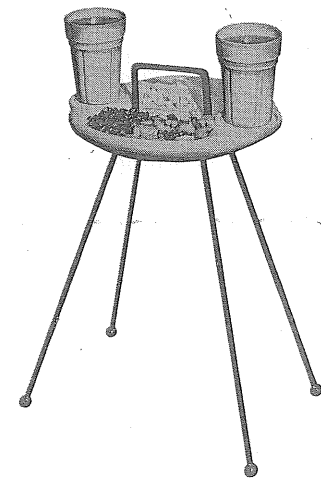

464-10½"—5.00

466-6" DUTCH SHOE-1.00

A8-8"—1.50

455-4" DUTCH SHOE—.50

454-5" WAGON WHEEL-1.50

ASH TRAYS

THE SERVA-TRAY

For smokers and snackers, anywhere; with refreshment corners; on sturdy wrought iron.

THIS PAGE AVAILABLE IN PRAIRIE GREEN, DESERT GOLD, CLAY BLUE, WHITE SAND, ONYX BLACK, SUNFLOWER YELLOW, BROWN SATIN.

36M—WITH MAGAZINE RACK-7.50

34M—SAME STAND WITH SQUARE TRAY-7.50

34-10½" SQUARE-6.50

34-10½" TRAY ONLY-4.00

36-12" LONG-6.50

36-12" TRAY ONLY-4.00