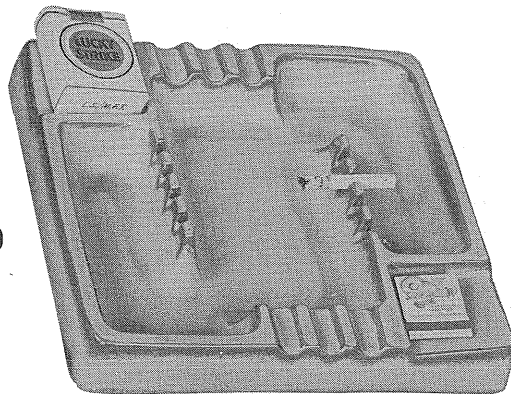

8-24 oz.—1.50

803-12 oz.—1.00

831-16 oz.—1.50

833-24 oz.—1.50

832-24 oz.—1.50

JUGS FOR HONEY, SYRUP, SORGHUM, SALAD DRESSING, ETC.—WITH CORKS

A4-4"—.50

452-7"—1.50

458-8"—1.50

A5-5"—.75

30T-10"—3.50
30-10" WITHOUT HANDLE-3.00

A6-6"—1.00

456-3"—.60

463-4" ARROW HEAD—.50

453-7" ARROW HEAD-1.00

A7-7"—1.25

464-10½"—5.00

466-6" DUTCH SHOE-1.00

A8-8"—1.50

455-4" DUTCH SHOE—.50

454-5" WAGON WHEEL-1.50

ASH TRAYS

THE SERVA-TRAY

For smokers and snackers, anywhere; with refreshment corners; on sturdy wrought iron.