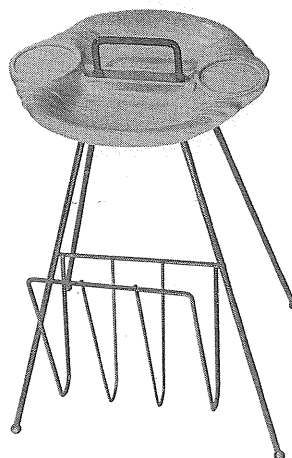

458-8"—1.50

A5-5"—.75

30T-10"—3.50
30-10" WITHOUT HANDLE-3.00

A6-6"—1.00

456-3"—.60

463-4" ARROW HEAD—.50

453-7" ARROW HEAD-1.00

A7-7"—1.25

464-10½"—5.00

466-6" DUTCH SHOE-1.00

A8-8"—1.50

455-4" DUTCH SHOE—.50

454-5" WAGON WHEEL-1.50

ASH TRAYS

THE SERVA-TRAY

For smokers and snackers, anywhere; with refreshment corners; on sturdy wrought iron.

THIS PAGE AVAILABLE IN PRAIRIE GREEN, DESERT GOLD, CLAY BLUE, WHITE SAND, ONYX BLACK, SUNFLOWER YELLOW, BROWN SATIN.

36M—WITH MAGAZINE RACK-7.50

34M—SAME STAND WITH SQUARE TRAY-7.50

34-10½" SQUARE-6.50

34-10½" TRAY ONLY-4.00

36-12" LONG-6.50

36-12" TRAY ONLY-4.00