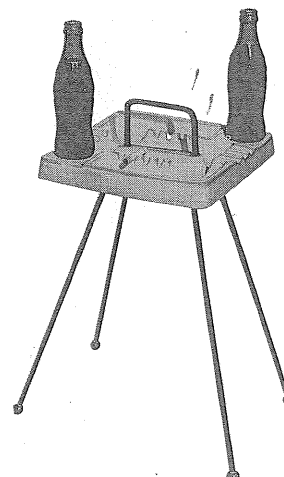

458-8"—1.50

A5-5"—.75

30T-10"—3.50
30-10" WITHOUT HANDLE-3.00

A6-6"—1.00

456-3"—.60

463-4" ARROW HEAD—.50

453-7" ARROW HEAD-1.00

A7-7"—1.25

464-10½"—5.00

466-6" DUTCH SHOE-1.00

A8-8"—1.50

455-4" DUTCH SHOE—.50

454-5" WAGON WHEEL-1.50

ASH TRAYS

THE SERVA-TRAY

For smokers and snackers, anywhere; with refreshment corners; on sturdy wrought iron.

THIS PAGE AVAILABLE IN PRAIRIE GREEN, DESERT GOLD, CLAY BLUE, WHITE SAND, ONYX BLACK, SUNFLOWER YELLOW, BROWN SATIN.

36M—WITH MAGAZINE RACK-7.50

34M—SAME STAND WITH SQUARE TRAY-7.50

34-10½" SQUARE-6.50

34-10½" TRAY ONLY-4.00